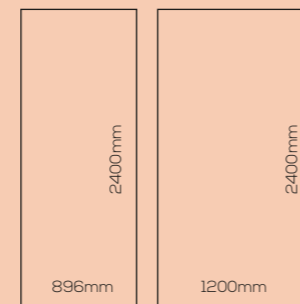

Compact Panels

Compact panels measure **2440mm** in height, and are **896mm** or **1200mm** wide.

All Compact panels are 3mm in thickness.

FINISHES

Our Compact decors are marked throughout the brochure with the following icon: