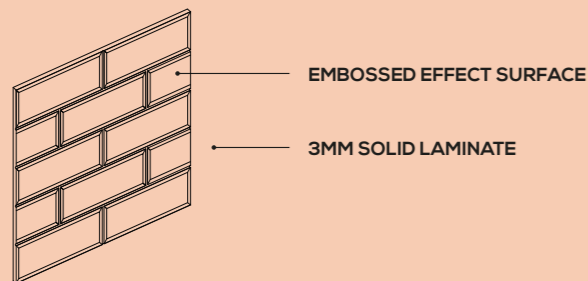

OUR COMPACT PRODUCT

The look and feel of real tiles, without the grout

Compact Panels are made from a strong solid composite material, embossed to create a tile effect wall without the need for grout. These 3mm solid laminate panels are easy to fit through a waterproof system, reducing the fitting time compared with traditional tile products - and they are even easier to keep clean.

Compact Panels

Compact panels measure **2440mm** in height, and are **896mm** or **1200mm** wide.

All Compact panels are 3mm in thickness.

FINISHES

Our Compact decors are marked throughout the brochure with the following icon: