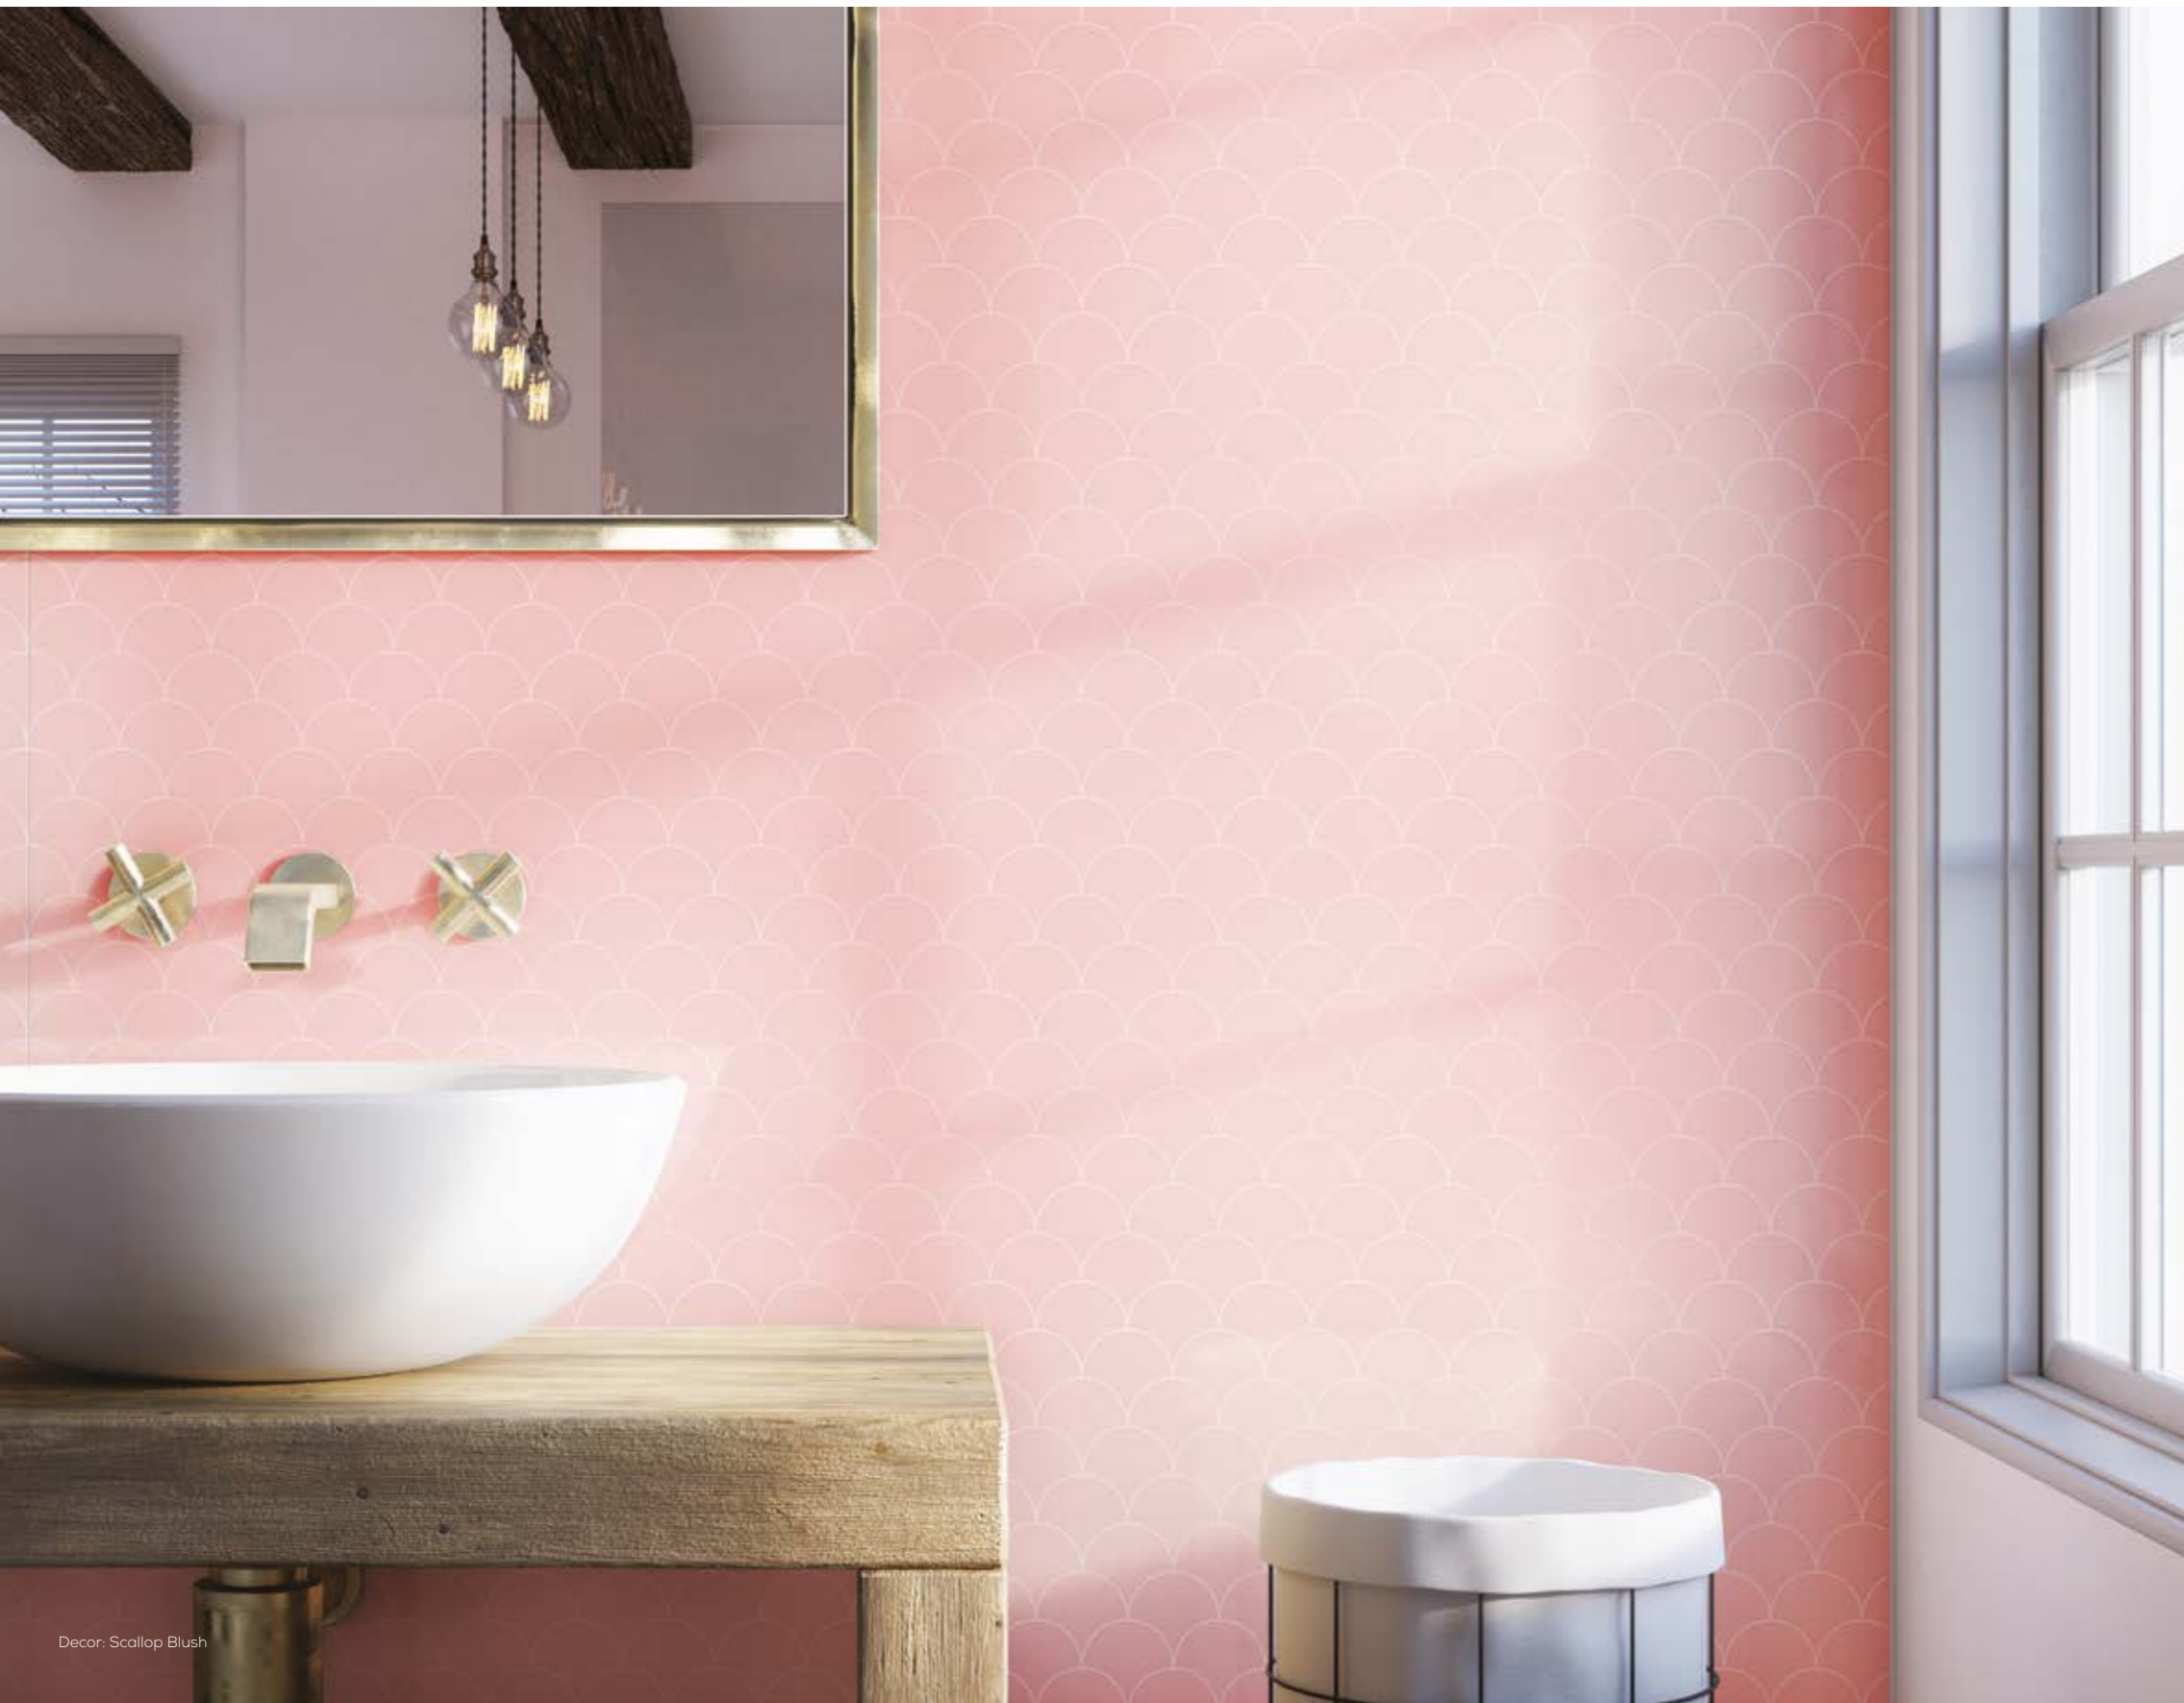

Patterns | Tiles | Prints | Images

Decor: Black Geo

The Custom Collection

PATTERNS

Bold and geometric feature walls

Abandon subtlety and bring your bathroom to life with creative geometric patterns. The interior trends are alive with bold designs, perfectly matched with eye-catching accessories.

Black Geo
SCA01

Geo Cube
SCA19

Retro
SCA02

MORE PATTERNS OVERLEAF >

Order your sample online at www.showerwall.co.uk or email samples@showerwall.co.uk.

Due to variations in the photographic and printing processes the colours shown may vary compared to the actual product. Please refer to our full disclaimer on page 46 for further information and advice.

Decor: Scallop Blush

The Custom Collection

PATTERNS

Gentle and charming scallop mosaics

Softer patterns can be an understated feature fostering relaxation and a sense of calm in a room. Pursue the ongoing trend with Blush or bring warmth and visual interest to a room with Coral Reef.