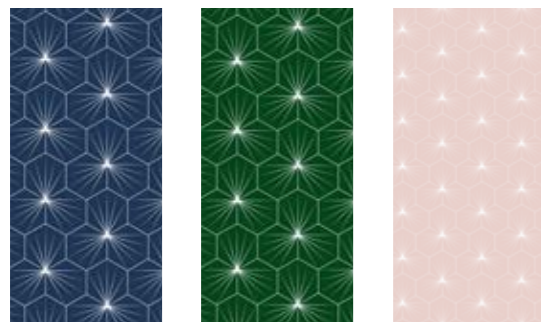

ACRYLIC CUSTOMISATION

Many of our designs are available in a variety of colourways and our solid colours panels can be matched to a colour of your choice, unique to you.

Pick one of our designs which come in three different colours, indicated by this icon,

Match one of our solid colour panels to any colour of your choice,

Provide an image of your own and we'll print your truly bespoke Showerwall panel.

Selecting from our colourways

Designs which come in a number of colours ensure they complement a variety of styles. Here's our Starlight design which comes in Sapphire, Emerald and Blush.