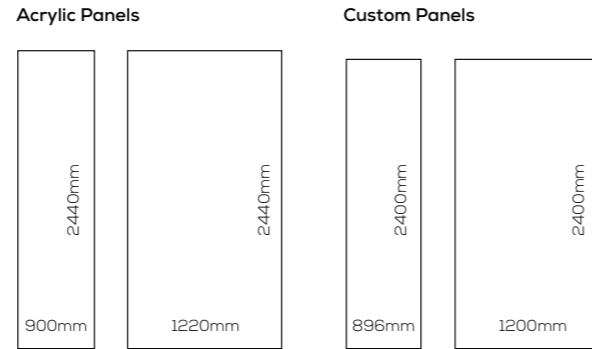

See our collections online using the Showerswall visualiser at showerswall.co.uk/visualiser.

MANUFACTURED IN THE UK

INTRODUCING OUR ACRYLIC COLLECTIONS

All Acrylic panels are 4mm in thickness.

SAMPLES

Whilst images and swatches give a good indication of a decor, nothing compares to seeing how the real thing will work in your space. Order your sample online at www.showerwall.co.uk or email samples@showerwall.co.uk.