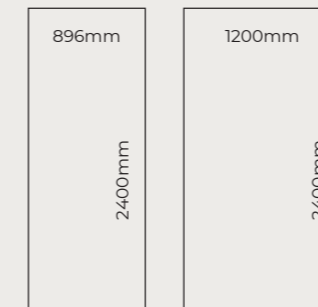

Our Acrylic decors are marked throughout the brochure with the following icons:

Gloss Acrylic
Vibrant high shine finish

Matt Acrylic
Contemporary soft touch finish

ACRYLIC PANELS

Acrylic Collection panels measure 2400mm in height, and are available in either 896mm* or 1200mm widths.

Panel Sizes

Acrylic Collection panels measure **2400mm** in height, and are available in either **896mm*** or **1200mm** widths.

* Note that Arabescato Book-Matched is supplied as pack of 2 x 1200mm panels.

Select the co-ordinating trims and accessories required.

1 | DECOR

Select your decor from our collection.

2 | PANEL DETAILS

Compact panels are Square Edge and manufactured from a solid 3mm composite material with an embossed tile effect surface. Compact collection panels measure 2440mm in height, and are 1220mm wide.

Note: all trims measure 2450mm in length and should be sealed using Showerwall sealant.

Internal corner
Used on all internal 90° corners

Joining trim
Used to mount panels side by side

External corner
Used on all external 90° corners