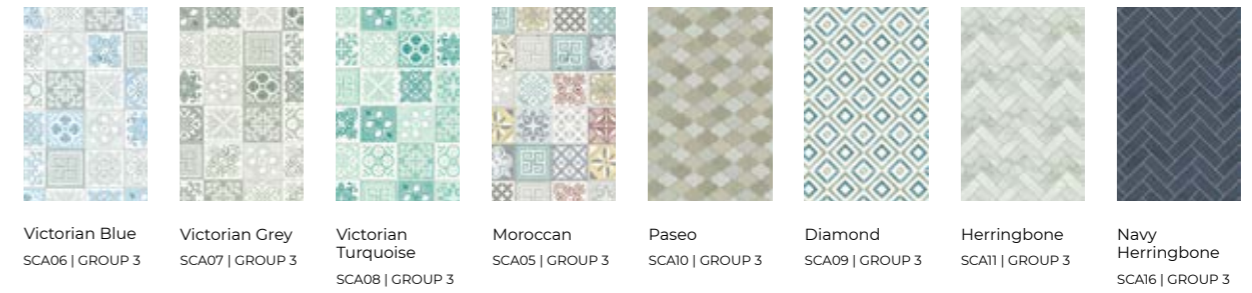

The Acrylic Collection

BRIGHTS

Arctic SWA01 | GROUP 1
Opal SWA05 | GROUP 1
Azure SWA08 | GROUP 1

PASTELS

Sage SWA20 | GROUP 1
Blush SWA21 | GROUP 1
Sky SWA22 | GROUP 1

The Custom Collection

PATTERNS

Black Geo SCA01 | GROUP 3
Geo Cube SCA19 | GROUP 3
Retro SCA02 | GROUP 3
Scallop Blue SCA04 | GROUP 3
Scallop Blush SCA18 | GROUP 3
Scallop Coral Reef SCA17 | GROUP 3

TILES

Victorian Blue SCA06 | GROUP 3
Victorian Grey SCA07 | GROUP 3
Victorian Turquoise SCA08 | GROUP 3
Moroccan SCA05 | GROUP 3
Paseo SCA10 | GROUP 3
Diamond SCA09 | GROUP 3
Herringbone SCA11 | GROUP 3
Navy Herringbone SCA16 | GROUP 3

Hexagon SCA20 | GROUP 3
Navy Subway SCA21 | GROUP 3
Emerald Subway SCA22 | GROUP 3
Blush Subway SCA23 | GROUP 3

PRINTS

Flamingo SCA24 | GROUP 3
Oriental SCA25 | GROUP 3
Vintage Birds SCA26 | GROUP 3
Botanical SCA27 | GROUP 3
Pineapple SCA28 | GROUP 3