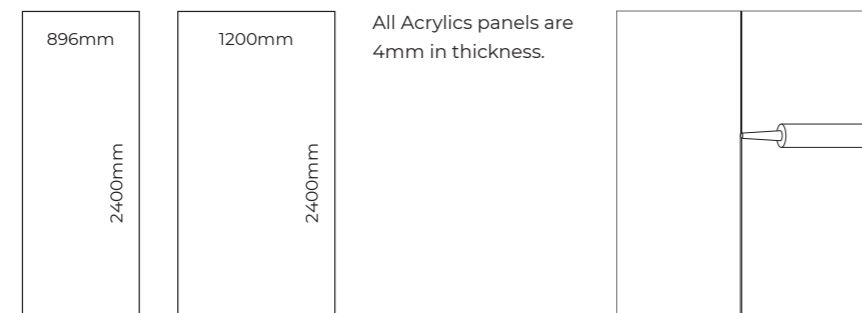

Panel Sizes

Acrylic Collection panels measure **2400mm** in height, and are available in either **896mm*** or **1200mm** widths.

* Note that Arabescato Book-Matched is supplied as pack of 2 x 1200mm panels.