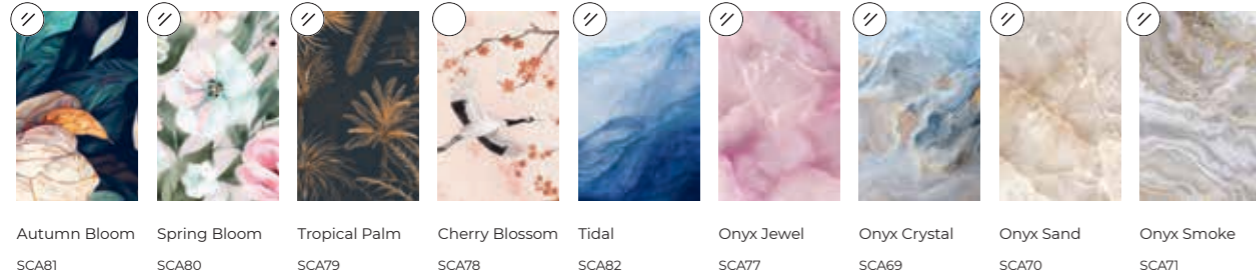

Panel Sizes

Four available trim colours;

Chrome

Satin Silver

White

Black

RANGE ARCHITECTURE

The Majestic & Acrylic Collections are manufactured from 100% waterproof materials, providing added peace of mind to your wall panel installation.

ACRYLIC | The Acrylic Collection

MURALS

Autumn Bloom SCA81 | Spring Bloom SCA80 | Tropical Palm SCA79 | Cherry Blossom SCA78 | Tidal SCA82 | Onyx Jewel SCA77 | Onyx Crystal SCA69 | Onyx Sand SCA70 | Onyx Smoke SCA71