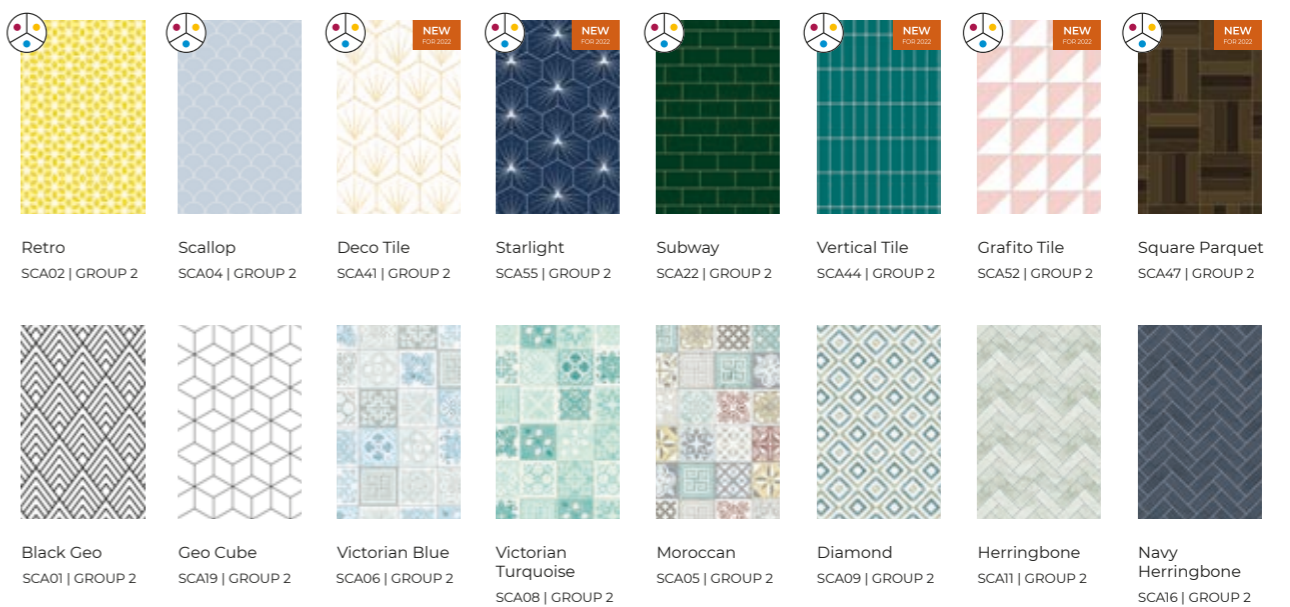

ACRYLIC CUSTOMISATION

Many of our designs are available in a variety of colourways and our solid colours panels can be matched to a colour of your choice, unique to you.

Pick one of our designs which come in three different colours, indicated by this icon,

Match one of our solid colour panels to any colour of your choice,

Provide an image of your own and we'll print your truly bespoke Showerwall panel.

Selecting from our colourways

Designs which come in a number of colours ensure they complement a variety of styles. Here's our Starlight design which comes in Sapphire, Emerald and Blush.

SOLID COLOURS

PATTERNS & TILES

PRINTS & IMAGES