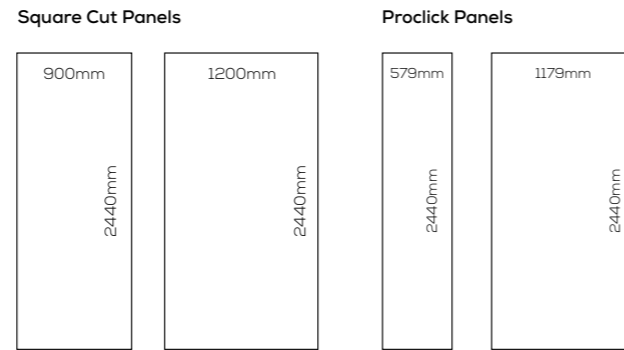

See our collections online using the Showerswall visualiser at showerswall.co.uk/visualiser.

MANUFACTURED IN THE UK

INTRODUCING OUR HPL COLLECTIONS

All HPL panels are 10.5mm in thickness.

PATTERN MATCH

As each decor is designed to replicate organic materials it is often not possible to achieve a repeat pattern between two panels, particularly for decors replicating marble or stone.