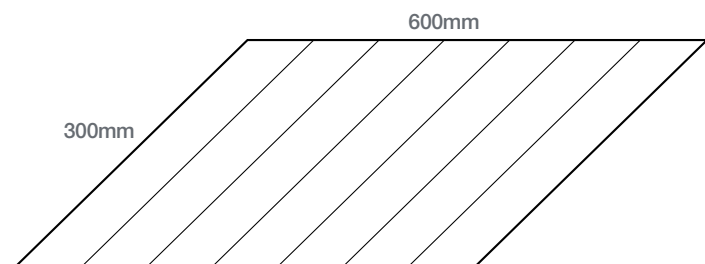

# Chevron Tile

**BF50**  
Natural Oak Brushed & UV Oiled

**Grade** ABC

**Bevel edge** Yes (Micro)

**Surface texture** Brushed

**Dimensions** 15mm x 300mm x 600mm, 45° angle

**Pack size** 1.08m<sup>2</sup>

**Packs per pallet** 48

**m<sup>2</sup> per pallet** 51.84m<sup>2</sup>

**Installation method**  
Stick down

Tile format enables quick and easy installation.