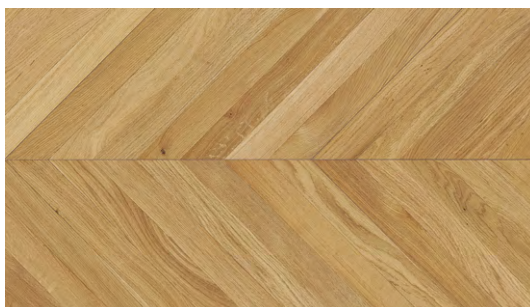

Tile format enables quick and easy installation.